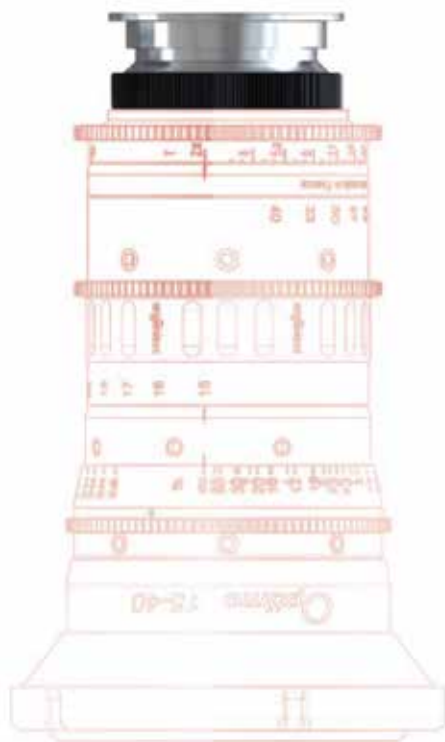

Mount availability per Angénieux zoom lens

Technical specifications

	Panavision Mount (ref)	Canon EF Mount (ref)
Optimo 15-40	301181	309148
Optimo 28-76	301181	309148
Optimo 45-120	301181	309148
Optimo 24-290	*	309147
Optimo 19.5-94	311180**	not available
Optimo 28-340	311260**	not available
Optimo Style 16-40	301181	309148
Optimo Style 30-76	301181	309148
Optimo Style 25-250	314527	315817
Optimo 30-72 A2S	301181	309148
Optimo 56-152 A2S	315947	on demand
Optimo 44-440 A2S	314527	/
(*) available at partner companies		
(**) requires a factory swap		

Designed to replace the PL mount, the Angénieux Canon EF and Panavision mounts allow the Optimo, the Optimo Anamorphic and the Optimo Style lenses to be used on Canon EF mount or Panavision cameras. The lens can be attached to the camera with a precise and steady flange to image plane alignment. Our mount system allows an easy interchangeability of the PL mount to EF mount and can be done without tools (to be handled by professional technicians within a dust free environment).

Ask your usual sales contact for more details.

Thales Angénieux Headquarters

Boulevard Ravel de Malval
42570 Saint-Héand
France
Tel: +33 (0)4 77 90 78 00
Fax: +33 (0)4 77 90 78 03
angenieux@fr.thalesgroup.com

Thales Angénieux in ASIA

10C Jalan Ampas #08-02
Ho Seng Lee Flatted
Warehouse
Singapore 329513
Tel: +65 63 56 81 98
Fax: +65 62 50 60 85
frank.goh@asia.thalesgroup.com

Thales Angénieux in JAPAN KOREA

By Thales Japan K.K.
Akasaka Tameike Tower 8F
2-17-7 Akasaka
Minato-Ku,
Tokyo 107-0052 Japan
Tel: 03 6234 8171
yashuiko.mikami@asia.thalesgroup.com

Thales Angénieux in INDIA

703-A&B, Tower C - 7th
floor
"Konnectus" Building
Bhavbhuti Marg,
New Dehli -110 001 India
Tel: +91 85 8691 1003
benoit.percheron@thalesgroup.com

Thales Angénieux in the USA

40G Commerce Way
Totowa NJ 07512 - USA
Tel: 1 973 812 3858
Fax: 1 973 812 9049
angenieux@tccus.com

www.angenieux.com