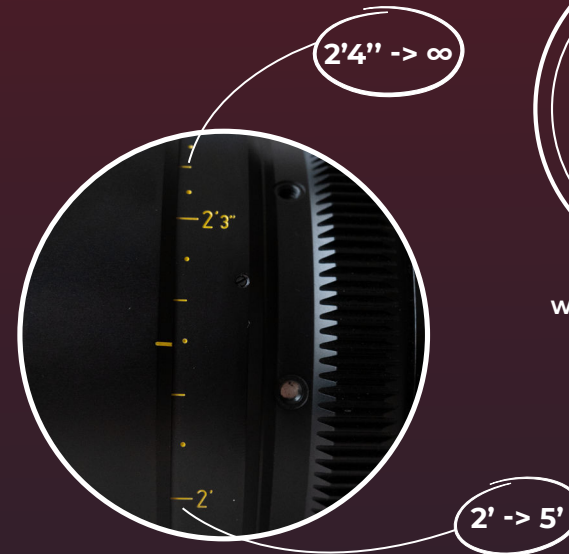

OPTIMO ULTRA COMPACT ZOOMS

0.75x WA ADAPTER PROCEDURE

1

The 0.75x Wide Angle Adapter kit contains both the wide angle adapter and an additional adapter ring dedicated to the Optimo Prime Series.

The additional adapter ring won't be needed for zooms. The 0.75x Wide Angle Adapter is already in 114 mm diameter.

2

Install the 0.75x Wide Angle Adapter on the Optimo Ultra Compact zoom ensuring the red index marks are aligned with the vertical axis of the lens.

YOU'RE ALL SET!

BE AWARE THAT THE OPTIMO ULTRA COMPACT INITIAL FOCUS RANGE FUNCTION WILL BE REDUCED BY 4 WHEN USING THE 0,75X WIDE ANGLE ADAPTER.

NEW DISTANCES

It is important to note that the minimum of distance changes, still operable from the 2', the MOD actually becomes 5' while the infinity shifts from the infinity mark to 2'4".

NEW FOCUS OPERATING DISTANCES

FOCUS RANGE

WITH 0.75X WA ADAPTER

WITHOUT 0.75X WA ADAPTER